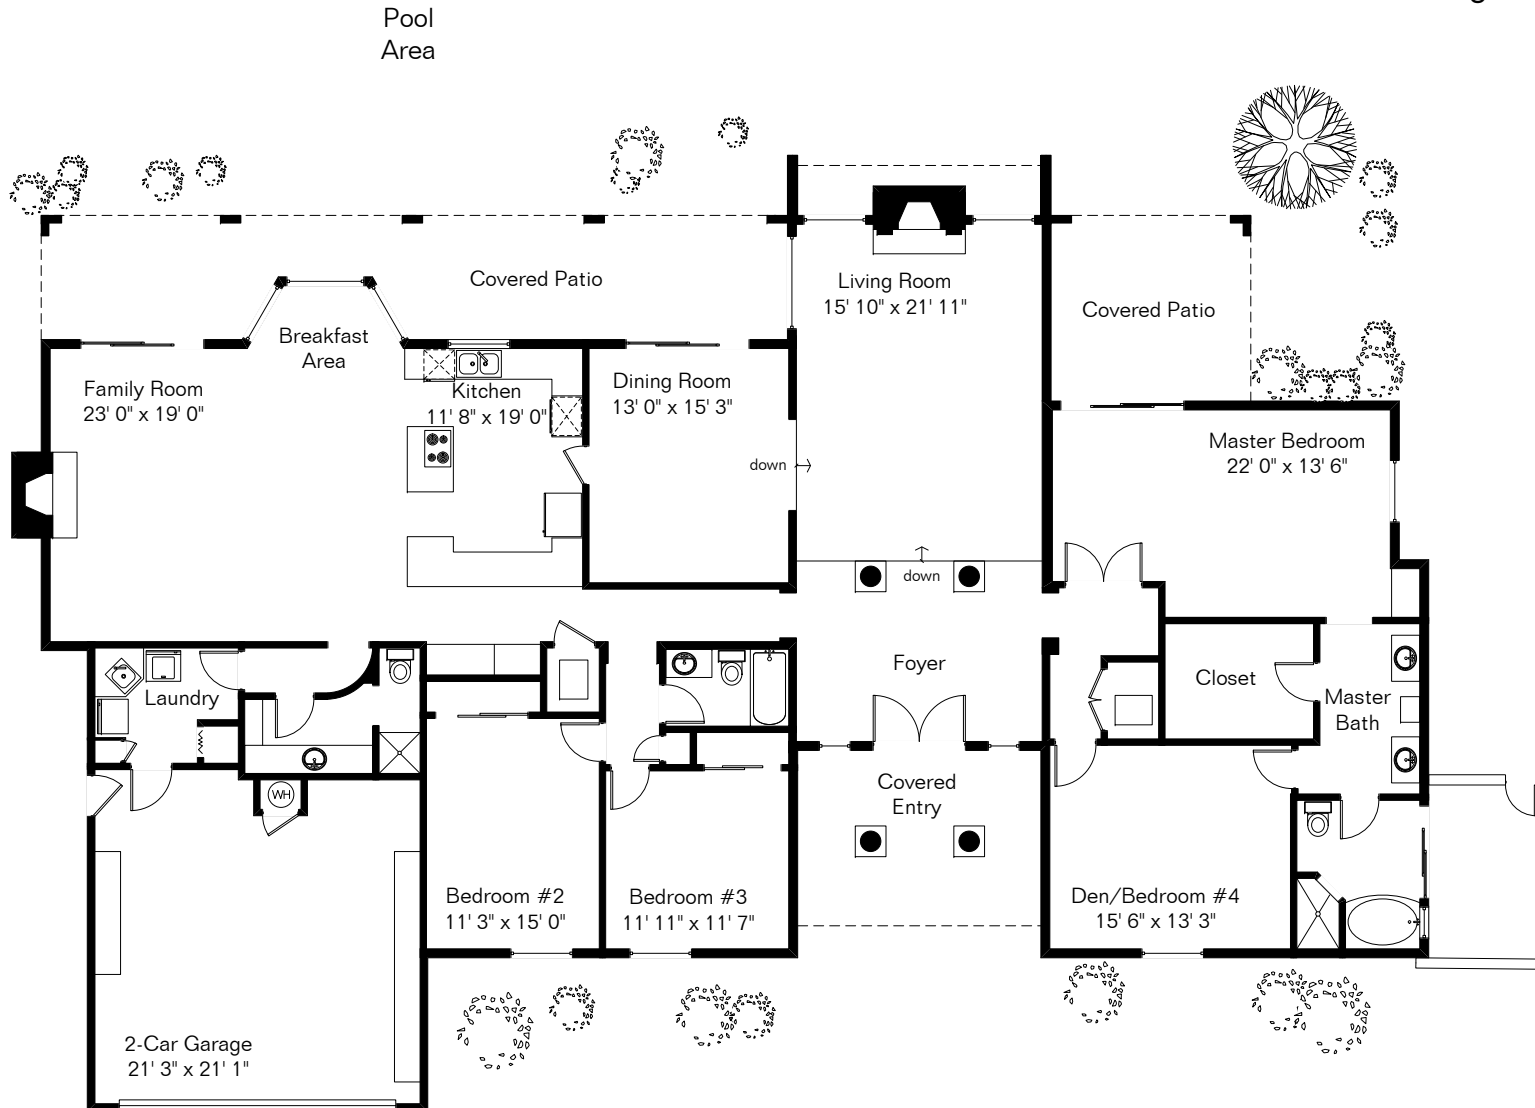

The square footages and room size information are deemed to be reliable but are not guaranteed and should be independently verified.

5541 E Shadow Ridge Dr

Living Area 3,160 Sq Ft
Garage 479 Sq Ft

Site Visit September 2016

0 ft. 6 ft. 10 ft. 20 ft.

Copyright 2016 Floor Plans First! LLC
All Rights Reserved.

www.FloorPlansFirst.com

Toll Free (877) 887-1500
Voice (520) 881-1500
Fax (520) 791-7701

Floor Plans First!
See the Floor Plan First